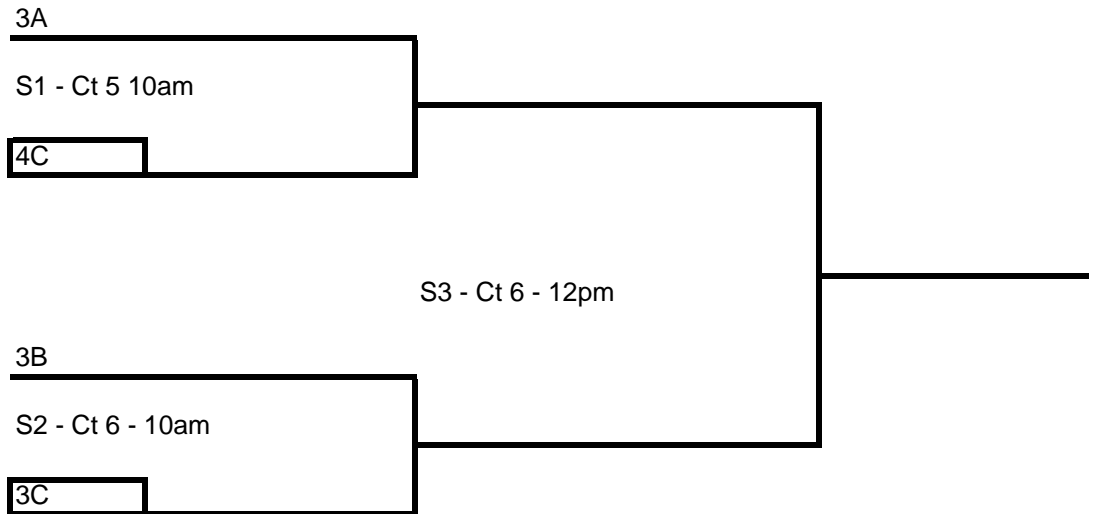

NOTES: 17's - 3A works 1pm match on Ct 5
 17's - 3B works 1pm match on Ct 6
 17's - 3C works 1pm match on Ct 7

12'S GOLD BRACKET

12'S SILVER BRACKET

Indicates 9am Working Assignment

Losing Team Officiates Next Match on Their Court!!!!

13'S GOLD BRACKET

13'S SILVER BRACKET

Indicates 9am Working Assignment
Losing Team Officiates Next Match on Their Court!!!!

14'S GOLD BRACKET

 Indicates 9am Working Assignment

Losing Team Officiates Next Match on Their Court!!!!

14'S SILVER BRACKET

Indicates 9am Working Assignment
 Losing Team Officiates Next Match on Their Court!!!!

15'S GOLD BRACKET

 Indicates 9am Working Assignment

Losing Team Officiates Next Match on Their Court!!!!