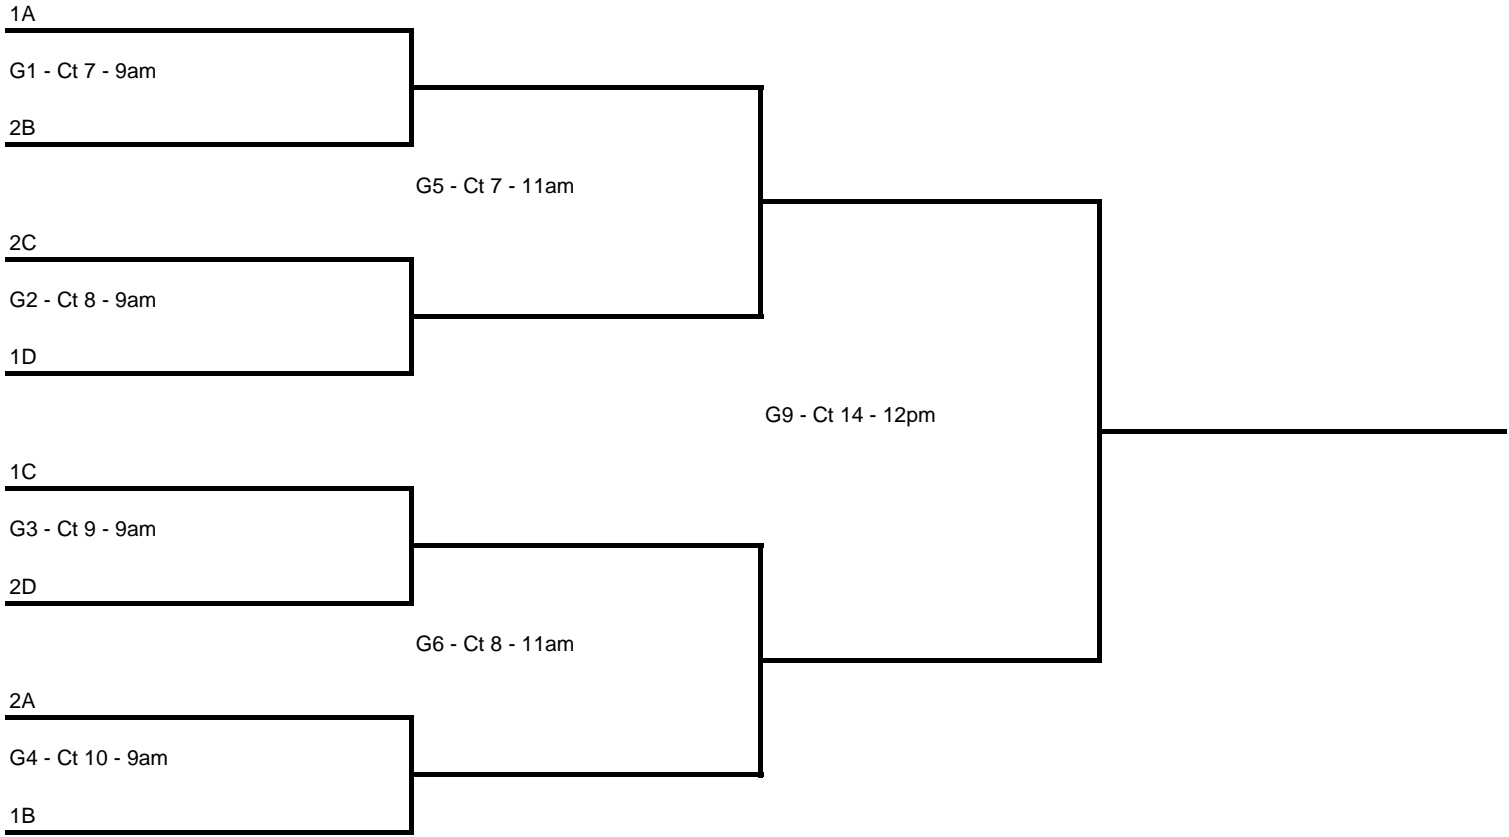

NOTES: 17's - 3A works 1pm match on Ct 5
 17's - 3B works 1pm match on Ct 6
 17's - 3C works 1pm match on Ct 7

12'S GOLD BRACKET

12'S SILVER BRACKET

Indicates 9am Working Assignment

Losing Team Officiates Next Match on Their Court!!!!

13'S GOLD BRACKET

13'S SILVER BRACKET

Indicates 9am Working Assignment
Losing Team Officiates Next Match on Their Court!!!!

14'S GOLD BRACKET

 Indicates 9am Working Assignment

Losing Team Officiates Next Match on Their Court!!!!

14'S SILVER BRACKET

Indicates 9am Working Assignment
 Losing Team Officiates Next Match on Their Court!!!!

15'S GOLD BRACKET

 Indicates 9am Working Assignment

Losing Team Officiates Next Match on Their Court!!!!