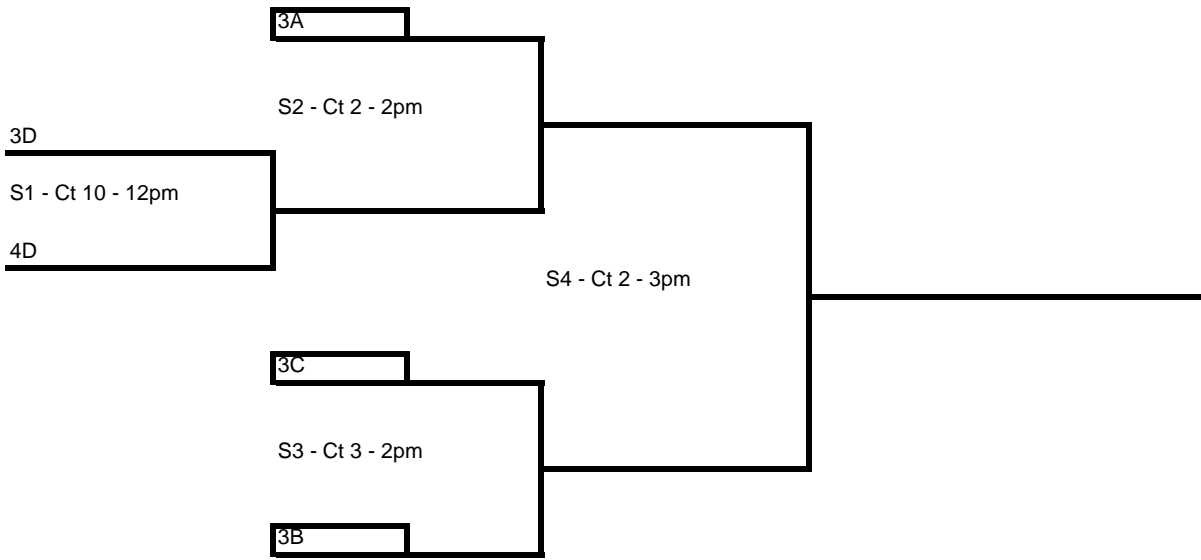

13'S GOLD BRACKET

13'S SILVER BRACKET

Indicates 9am Working Assignment
Losing Team Officiates Next Match on Their Court!!!!

14'S GOLD BRACKET

 Indicates 9am Working Assignment

Losing Team Officiates Next Match on Their Court!!!!

14'S SILVER BRACKET

Indicates 9am Working Assignment
 Losing Team Officiates Next Match on Their Court!!!!

15'S GOLD BRACKET

 Indicates 9am Working Assignment

Losing Team Officiates Next Match on Their Court!!!!

15'S SILVER BRACKET

Indicates 9am Working Assignment

Losing Team Officiates Next Match on Their Court!!!!

16'S GOLD BRACKET

 Indicates 9am Working Assignment

Losing Team Officiates Next Match on Their Court!!!!

16'S SILVER BRACKET

Indicates 9am Working Assignment

Losing Team Officiates Next Match on Their Court!!!!

17'S SILVER BRACKET

Indicates 1pm Working Assignment - 3A works Ct 5 - 3B works Ct 6 - 3C works Ct 7