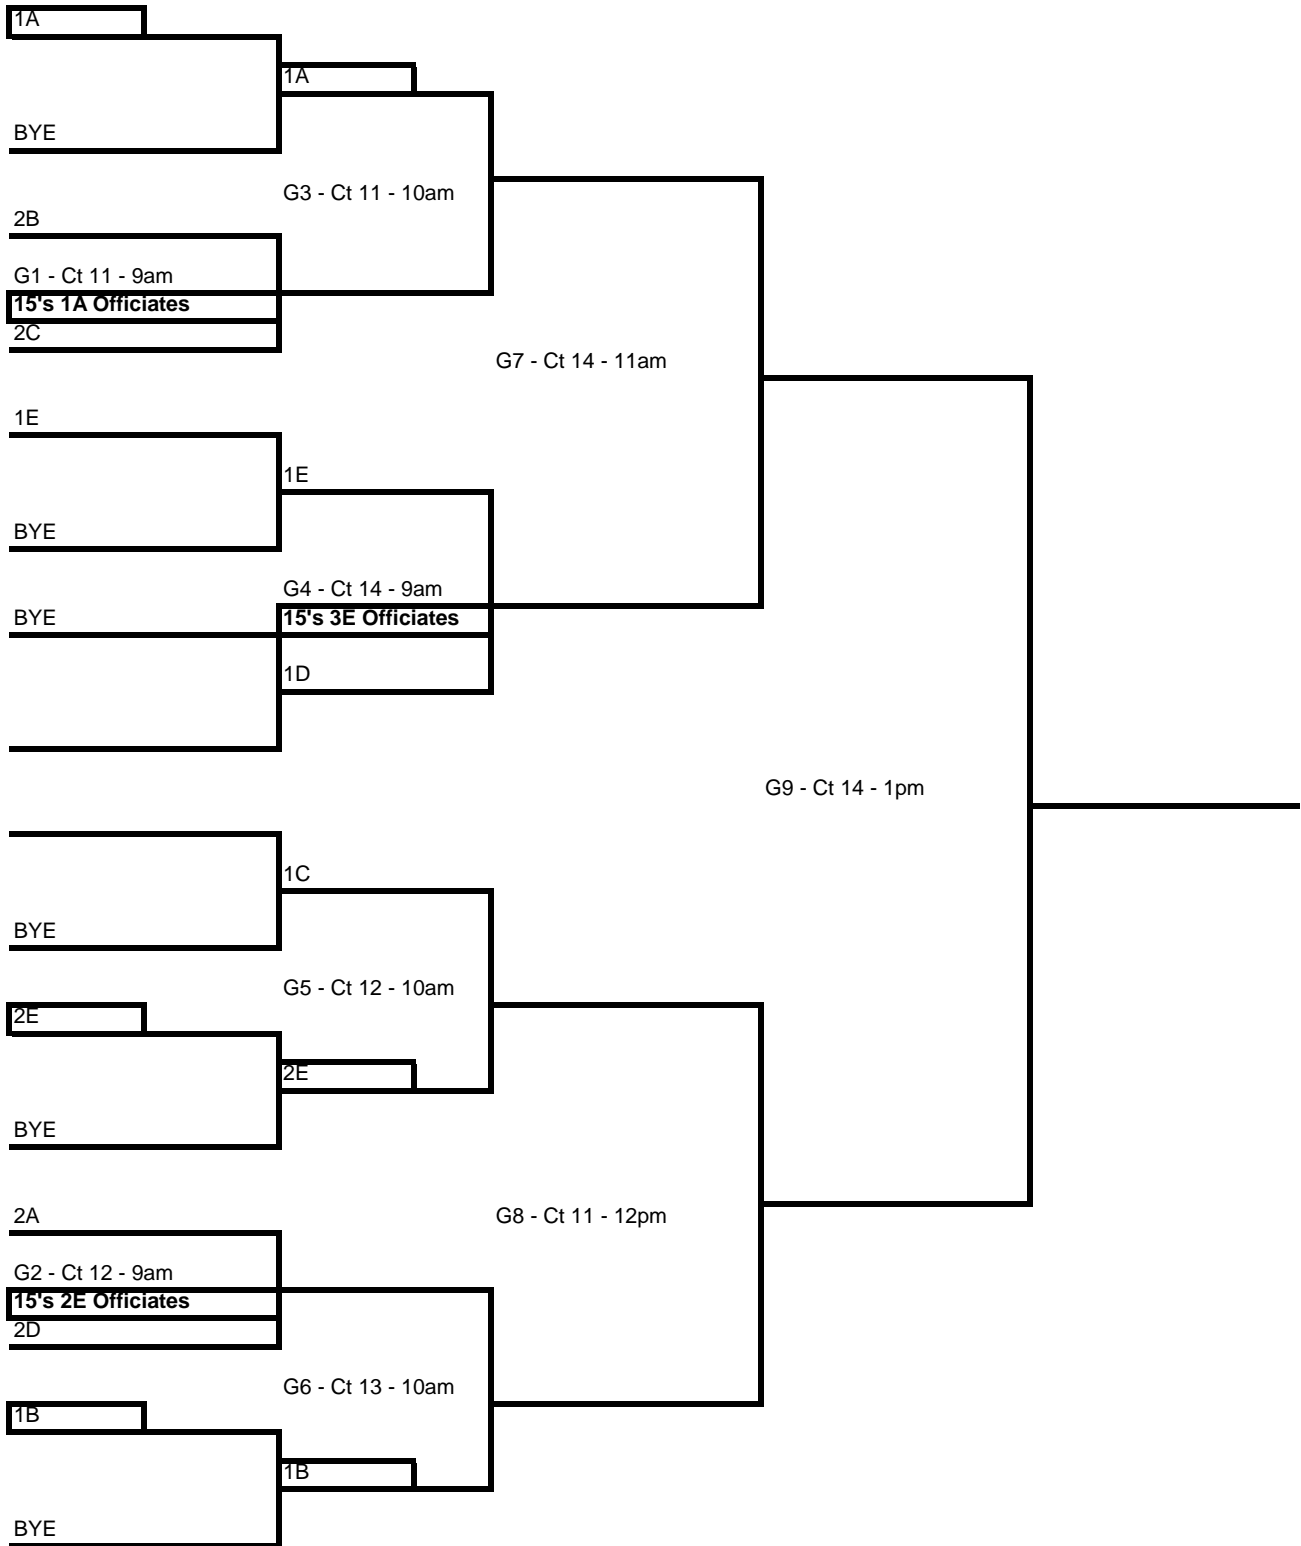

NOTES: 17's - 3A works 1pm match on Ct 5
 17's - 3B works 1pm match on Ct 6
 17's - 3C works 1pm match on Ct 7

12'S GOLD BRACKET

12'S SILVER BRACKET

Indicates 9am Working Assignment

Losing Team Officiates Next Match on Their Court!!!!

13'S GOLD BRACKET

13'S SILVER BRACKET

Indicates 9am Working Assignment
Losing Team Officiates Next Match on Their Court!!!!

14'S GOLD BRACKET

 Indicates 9am Working Assignment

Losing Team Officiates Next Match on Their Court!!!!

14'S SILVER BRACKET

Indicates 9am Working Assignment
 Losing Team Officiates Next Match on Their Court!!!!

15'S GOLD BRACKET

 Indicates 9am Working Assignment

Losing Team Officiates Next Match on Their Court!!!!