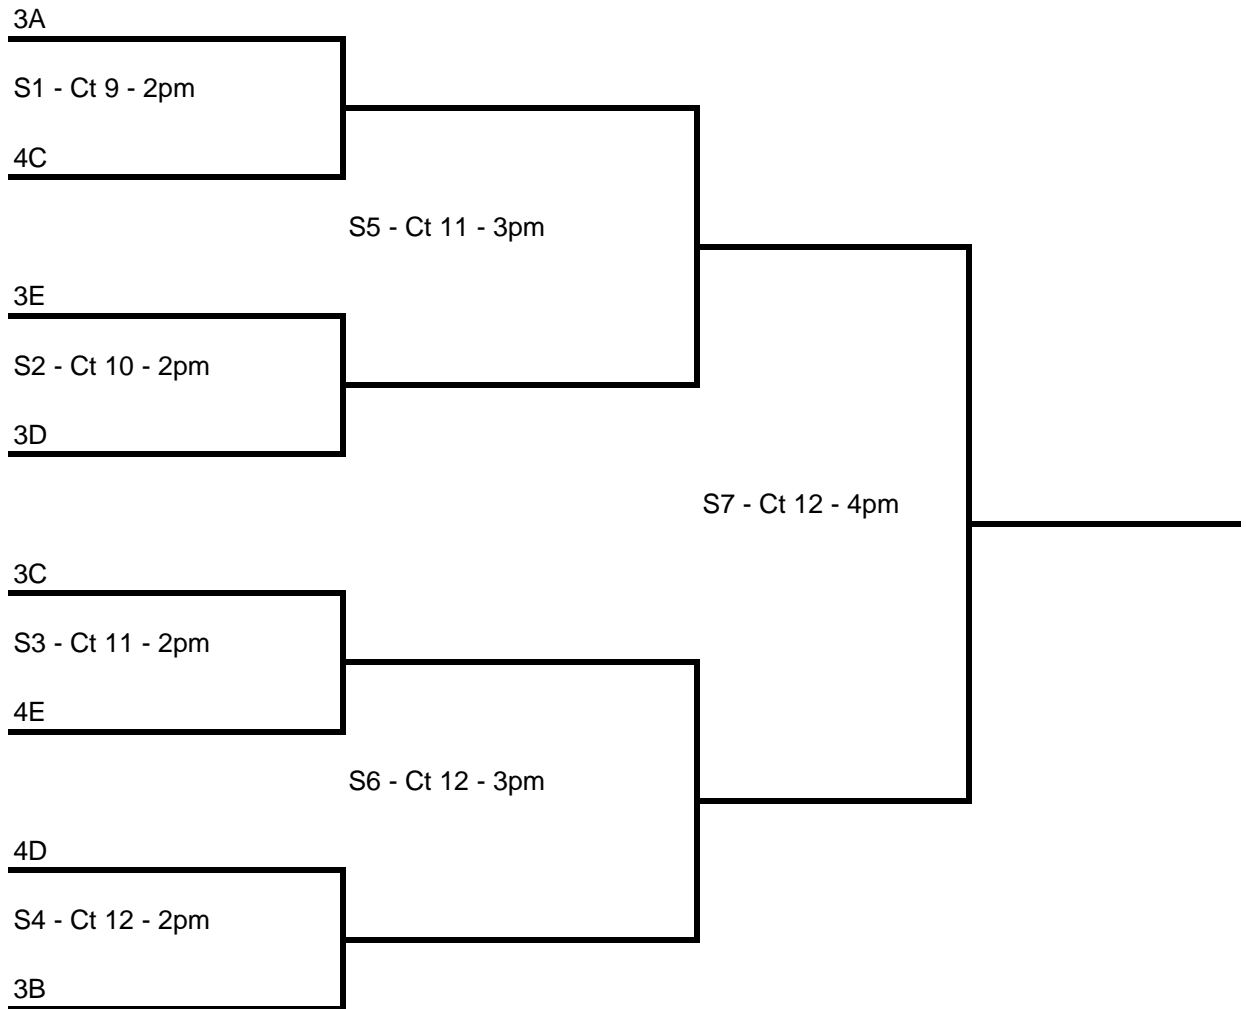

NOTES: 17's - 3A works 1pm match on Ct 5
 17's - 3B works 1pm match on Ct 6
 17's - 3C works 1pm match on Ct 7

12'S GOLD BRACKET

12'S SILVER BRACKET

Indicates 9am Working Assignment

Losing Team Officiates Next Match on Their Court!!!!

14'S SILVER BRACKET

Indicates 9am Working Assignment
 Losing Team Officiates Next Match on Their Court!!!!

15'S GOLD BRACKET

 Indicates 9am Working Assignment

Losing Team Officiates Next Match on Their Court!!!!

15'S SILVER BRACKET

Indicates 9am Working Assignment

Losing Team Officiates Next Match on Their Court!!!!

16'S GOLD BRACKET

 Indicates 9am Working Assignment

Losing Team Officiates Next Match on Their Court!!!!

16'S SILVER BRACKET

Indicates 9am Working Assignment

Losing Team Officiates Next Match on Their Court!!!!

17'S SILVER BRACKET

Indicates 1pm Working Assignment - 3A works Ct 5 - 3B works Ct 6 - 3C works Ct 7