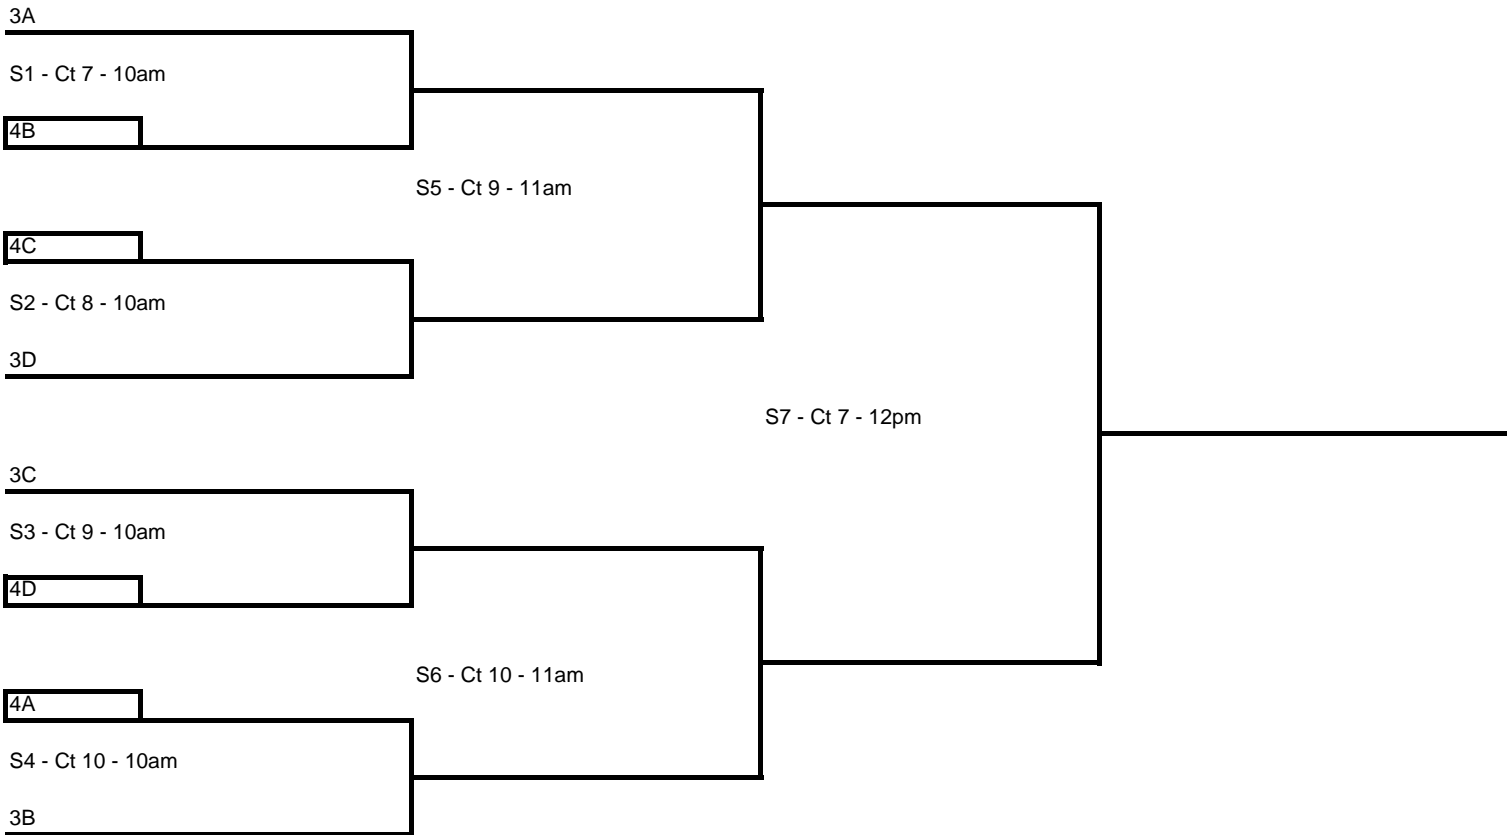

NOTES: 17's - 3A works 1pm match on Ct 5
 17's - 3B works 1pm match on Ct 6
 17's - 3C works 1pm match on Ct 7

12'S GOLD BRACKET

12'S SILVER BRACKET

Indicates 9am Working Assignment

Losing Team Officiates Next Match on Their Court!!!!

13'S GOLD BRACKET

13'S SILVER BRACKET

Indicates 9am Working Assignment
Losing Team Officiates Next Match on Their Court!!!!

14'S GOLD BRACKET

 Indicates 9am Working Assignment

Losing Team Officiates Next Match on Their Court!!!!

14'S SILVER BRACKET

Indicates 9am Working Assignment
 Losing Team Officiates Next Match on Their Court!!!!

15'S GOLD BRACKET

 Indicates 9am Working Assignment

Losing Team Officiates Next Match on Their Court!!!!