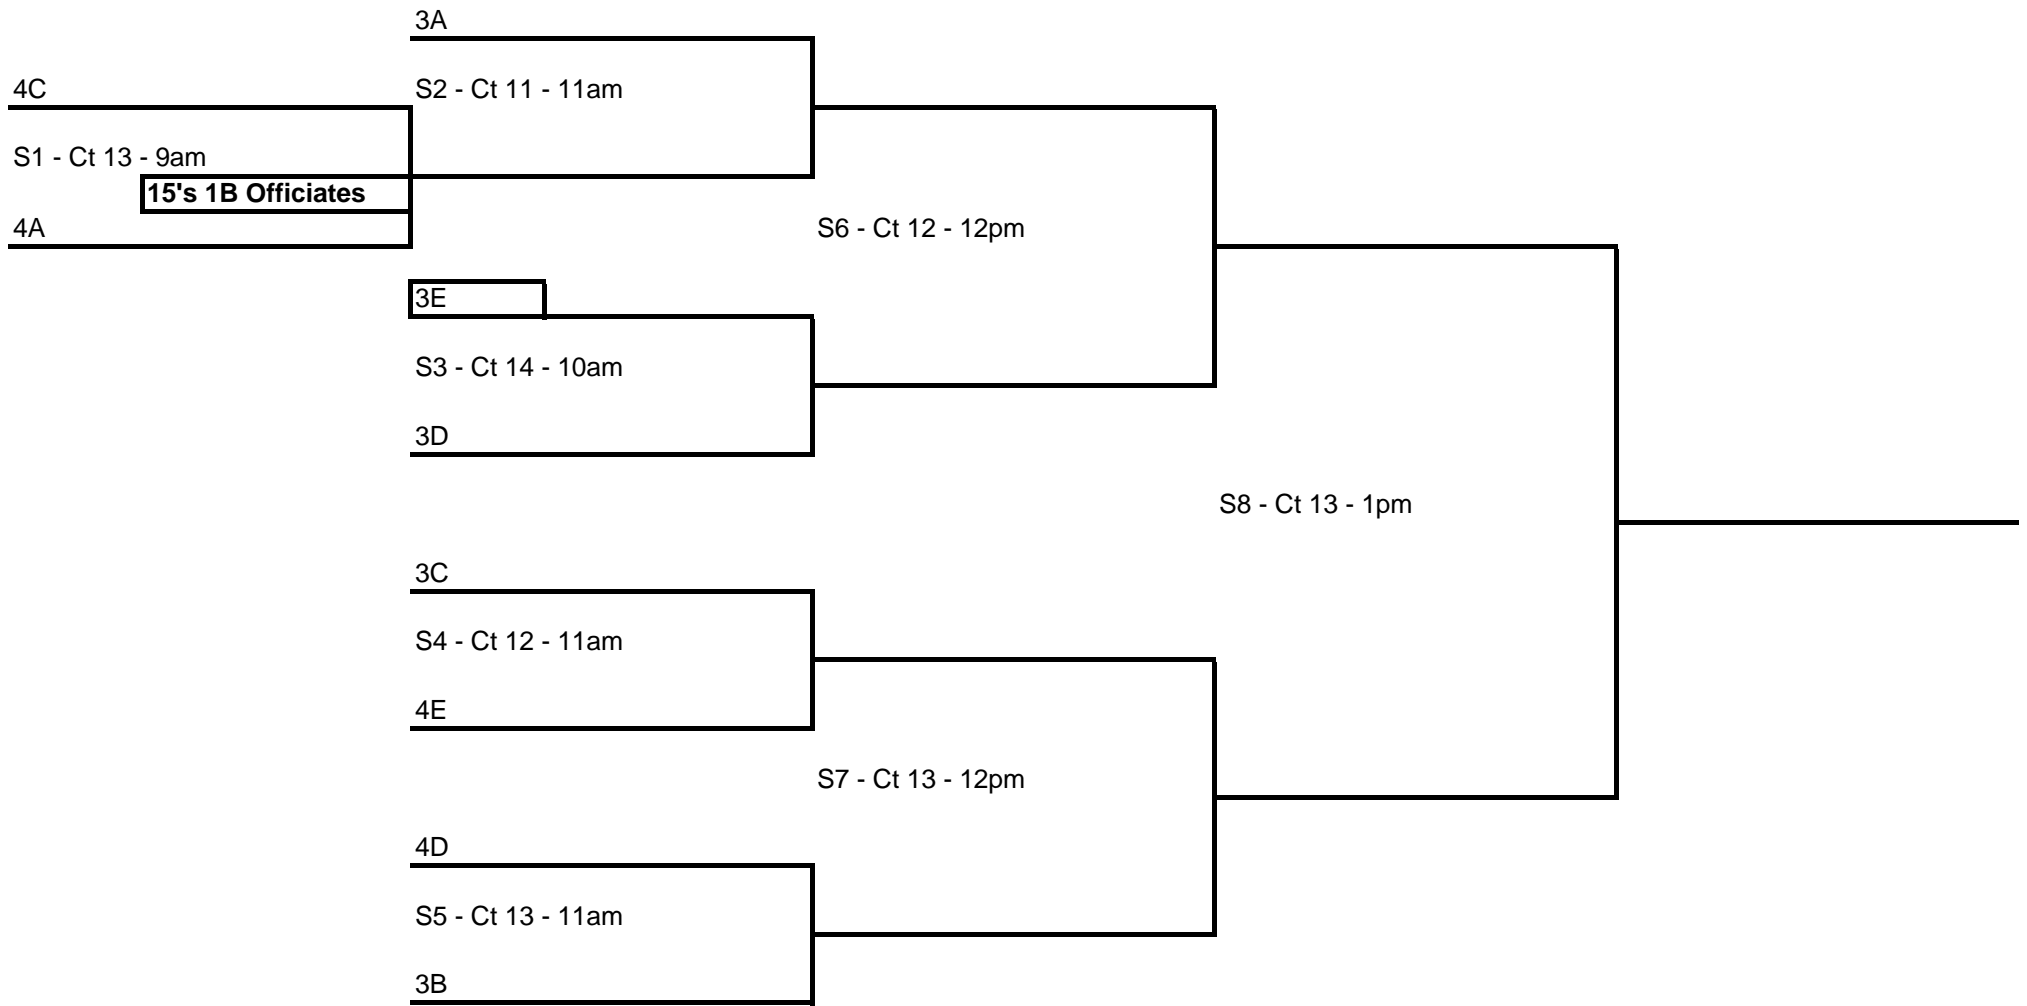

NOTES: 17's - 3A works 1pm match on Ct 5
 17's - 3B works 1pm match on Ct 6
 17's - 3C works 1pm match on Ct 7

12'S GOLD BRACKET

12'S SILVER BRACKET

Indicates 9am Working Assignment

Losing Team Officiates Next Match on Their Court!!!!

13'S GOLD BRACKET

13'S SILVER BRACKET

Indicates 9am Working Assignment
Losing Team Officiates Next Match on Their Court!!!!

14'S GOLD BRACKET

 Indicates 9am Working Assignment

Losing Team Officiates Next Match on Their Court!!!!

14'S SILVER BRACKET

Indicates 9am Working Assignment
 Losing Team Officiates Next Match on Their Court!!!!

15'S GOLD BRACKET

 Indicates 9am Working Assignment

Losing Team Officiates Next Match on Their Court!!!!

15'S SILVER BRACKET

Indicates 9am Working Assignment

Losing Team Officiates Next Match on Their Court!!!!

16'S GOLD BRACKET

 Indicates 9am Working Assignment

Losing Team Officiates Next Match on Their Court!!!!