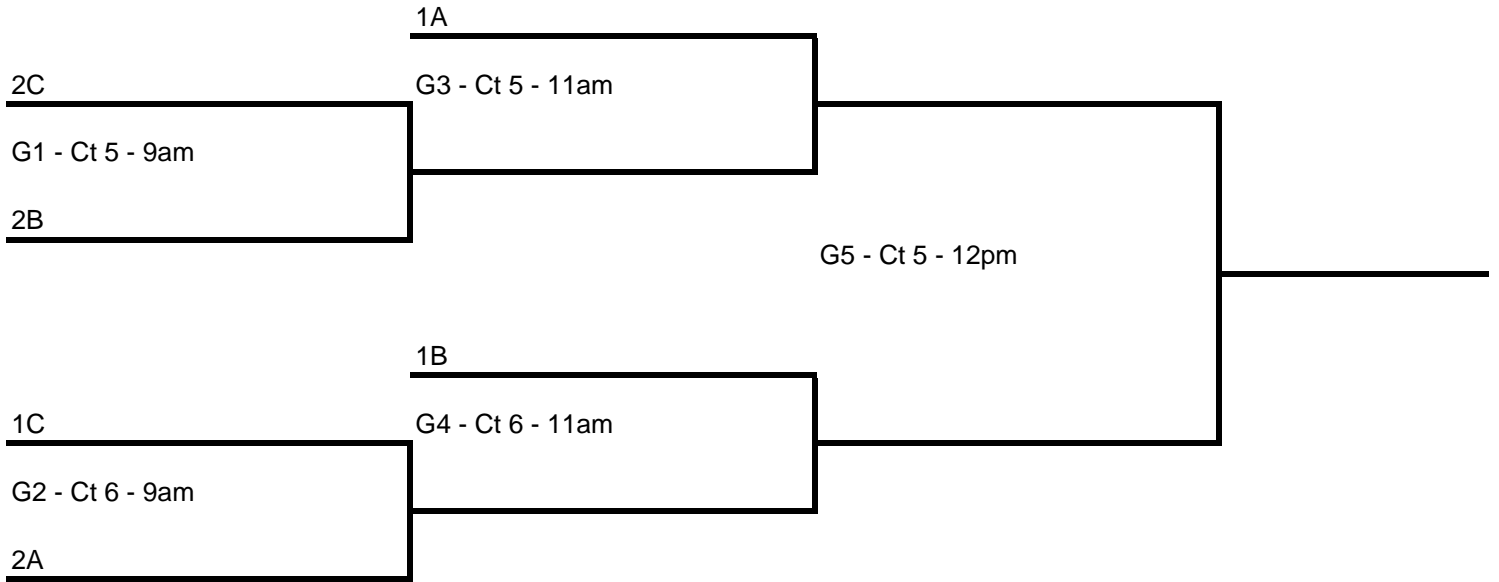

NOTES: 17's - 3A works 1pm match on Ct 5
 17's - 3B works 1pm match on Ct 6
 17's - 3C works 1pm match on Ct 7

12'S GOLD BRACKET

12'S SILVER BRACKET

Indicates 9am Working Assignment

Losing Team Officiates Next Match on Their Court!!!!

13'S GOLD BRACKET

13'S SILVER BRACKET

Indicates 9am Working Assignment
Losing Team Officiates Next Match on Their Court!!!!

14'S GOLD BRACKET

 Indicates 9am Working Assignment

Losing Team Officiates Next Match on Their Court!!!!

14'S SILVER BRACKET

Indicates 9am Working Assignment
 Losing Team Officiates Next Match on Their Court!!!!

15'S GOLD BRACKET

 Indicates 9am Working Assignment

Losing Team Officiates Next Match on Their Court!!!!

15'S SILVER BRACKET

Indicates 9am Working Assignment

Losing Team Officiates Next Match on Their Court!!!!

16'S GOLD BRACKET

 Indicates 9am Working Assignment

Losing Team Officiates Next Match on Their Court!!!!